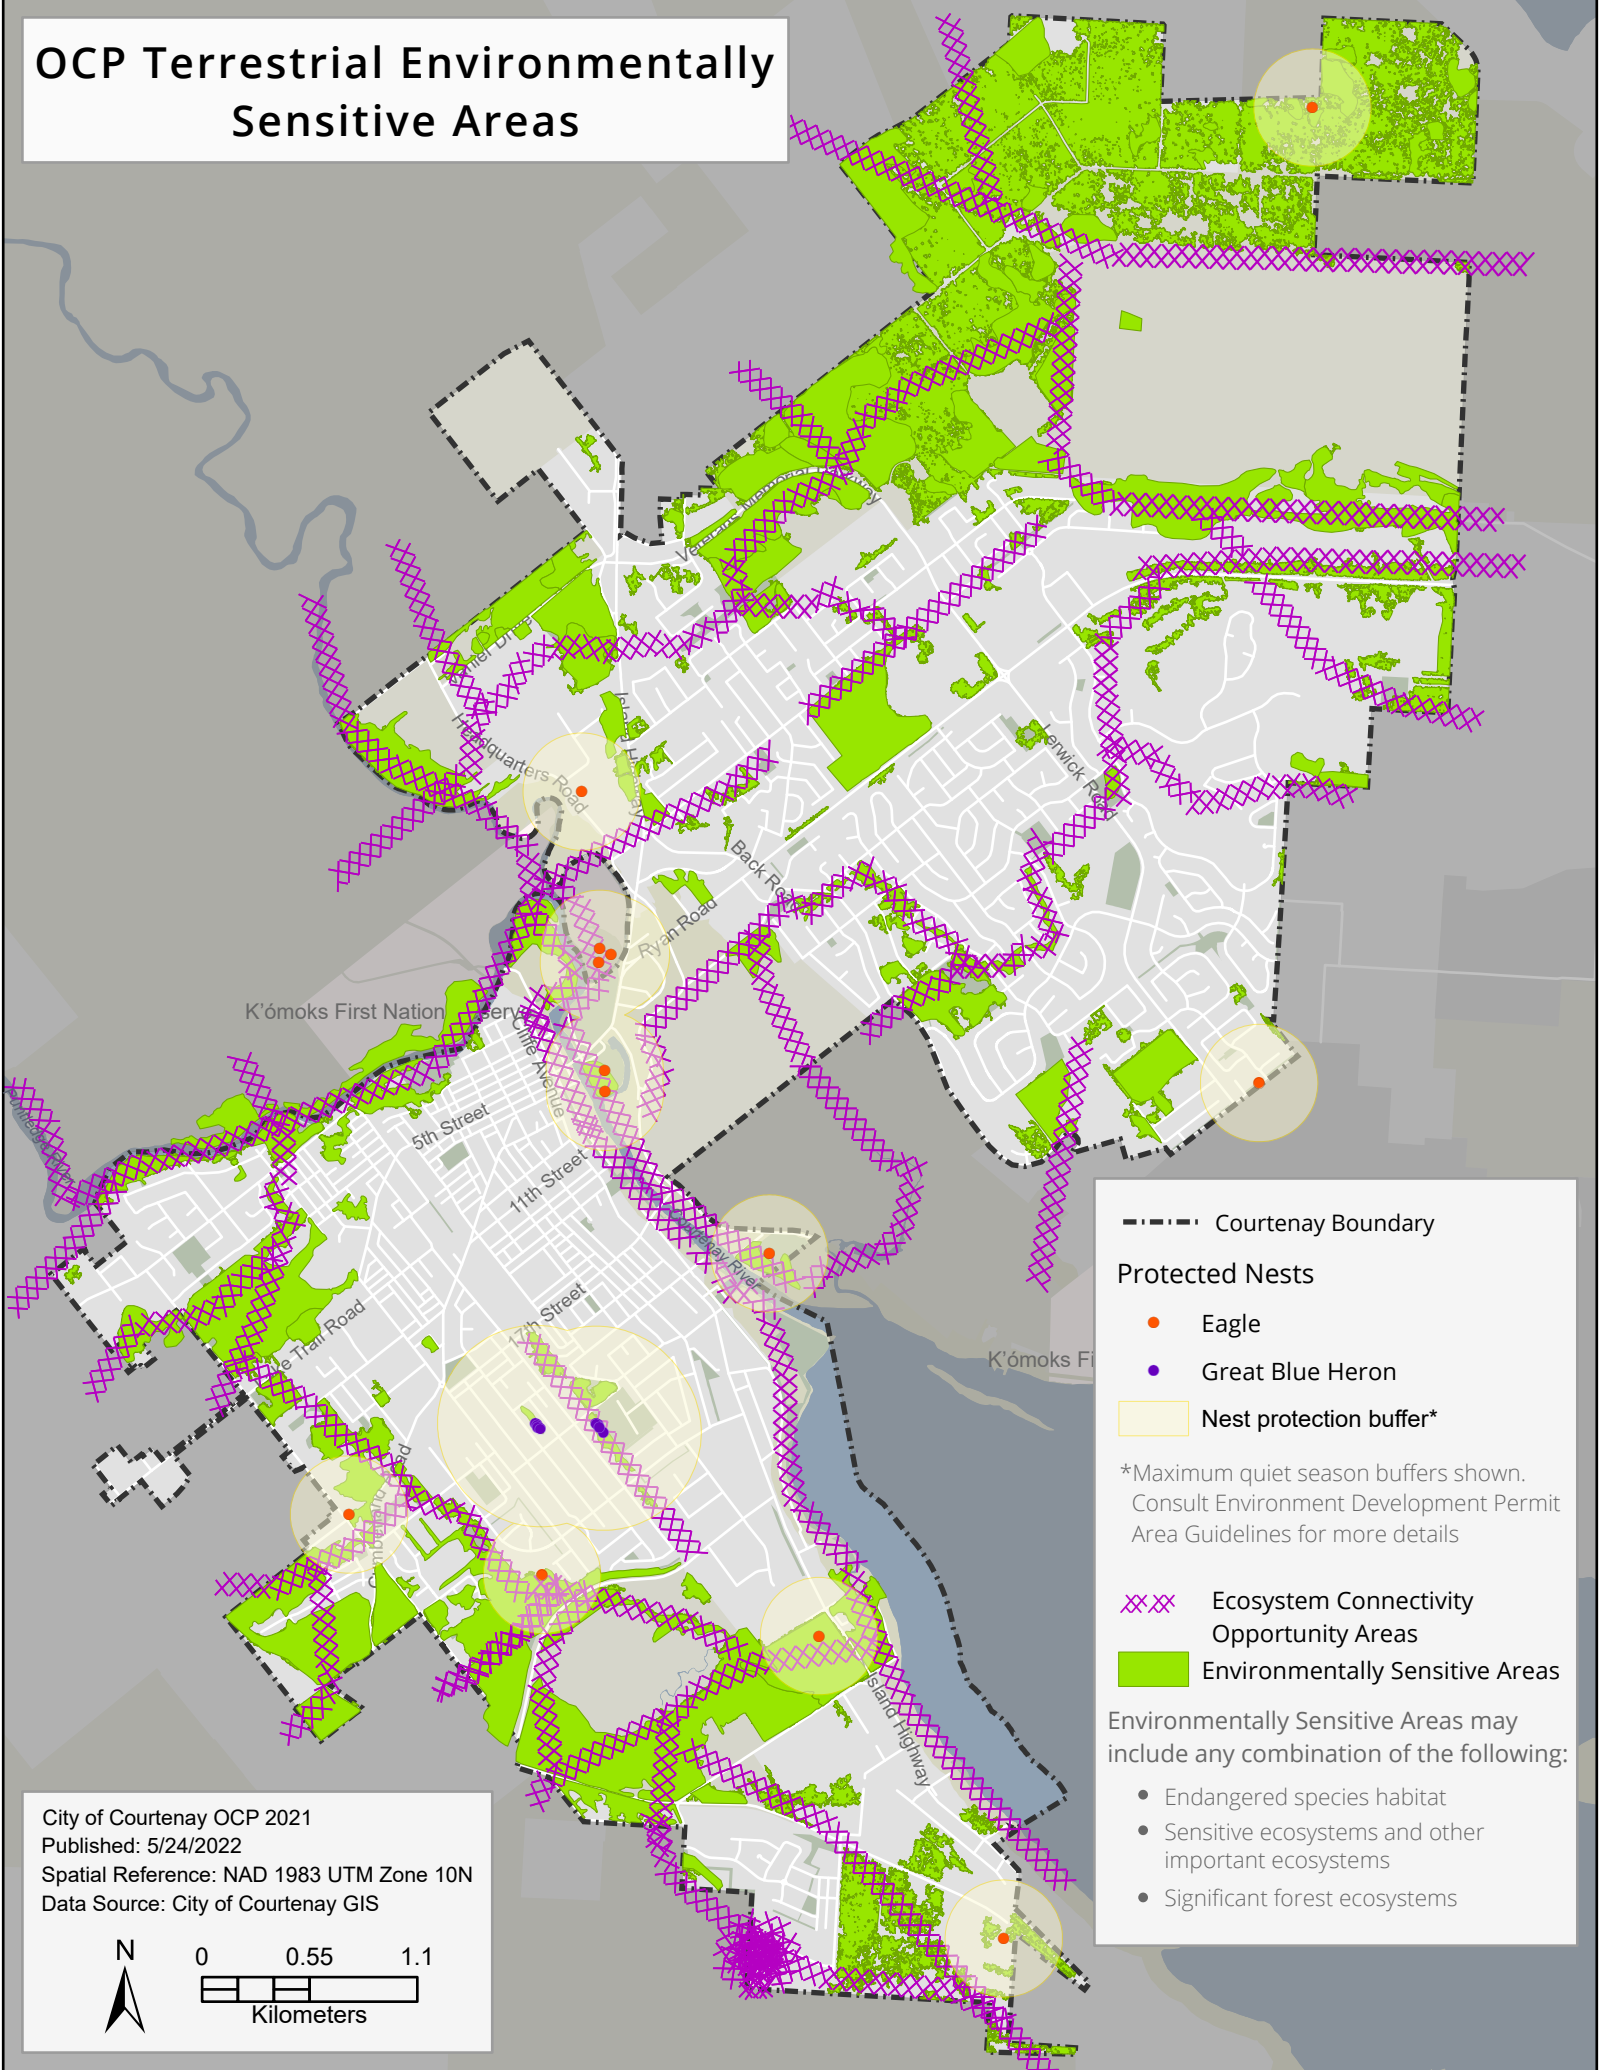

OCP Terrestrial Environmentally Sensitive Areas

- - - - Courtenay Boundary
Protected Nests
 ● Eagle
 ● Great Blue Heron
 ◻ Nest protection buffer*
 *Maximum quiet season buffers shown. Consult Environment Development Permit Area Guidelines for more details
 ✕✕✕ Ecosystem Connectivity Opportunity Areas
 ■ Environmentally Sensitive Areas
 Environmentally Sensitive Areas may include any combination of the following:

- Endangered species habitat
- Sensitive ecosystems and other important ecosystems
- Significant forest ecosystems

City of Courtenay OCP 2021
 Published: 5/24/2022
 Spatial Reference: NAD 1983 UTM Zone 10N
 Data Source: City of Courtenay GIS

N
 0 0.55 1.1
 Kilometers